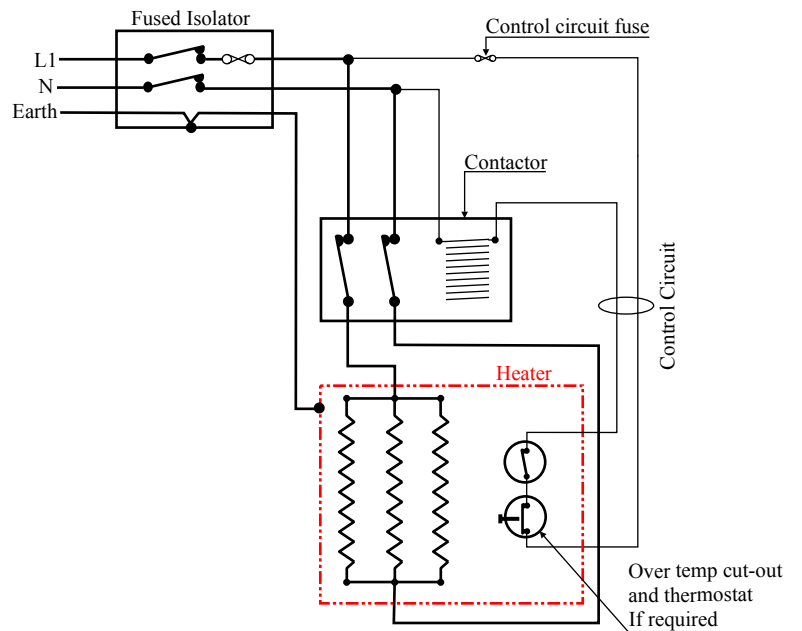

PROCESS HEATING SERVICES LTD

For industrial electric heaters

Wiring Diagrams

Single Phase up to 3kw

Single Phase over 3kw

Three Phase star connection (4 wire)

Three Phase delta connection (3 wire)

ALL WORK SHOULD BE CARRIED OUT BY SUITABLY QUALIFIED PERSONNEL TO THE LATEST IEE REGULATIONS AND SITE REGULATIONS