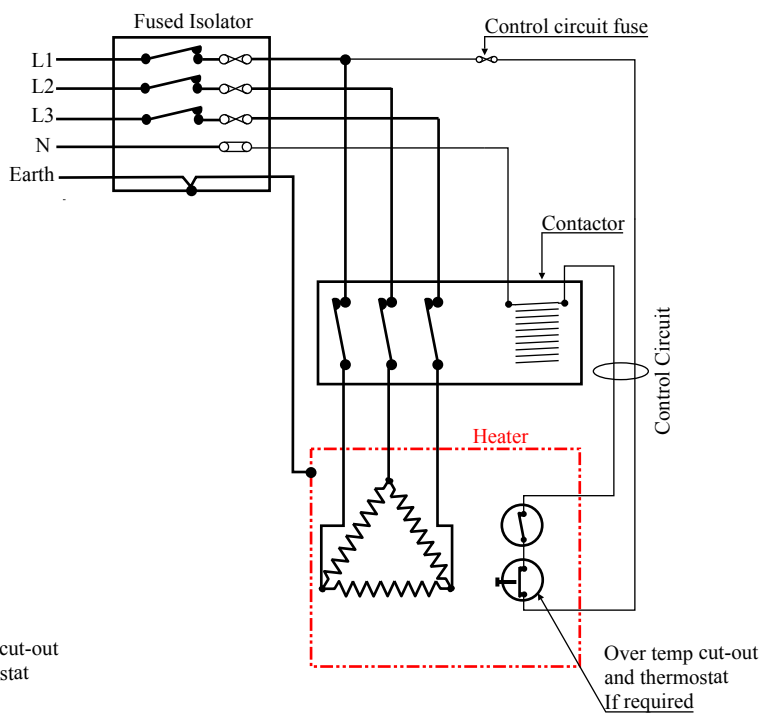

PROCESS HEATING SERVICES LTD

For industrial electric heaters

Wiring Diagrams

Single Phase up to 3kw

Single Phase over 3kw

Three Phase star connection (4 wire)

Three Phase delta connection (3 wire)

ALL WORK SHOULD BE CARRIED OUT BY SUITABLY QUALIFIED PERSONNEL TO THE LATEST IEE REGULATIONS AND SITE REGULATIONS