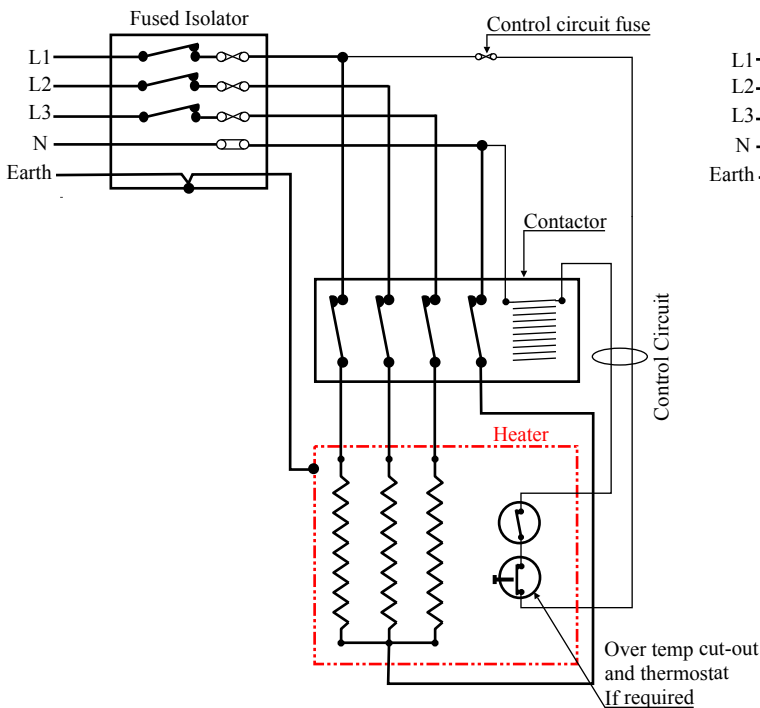

PROCESS HEATING SERVICES LTD

For industrial electric heaters

Wiring Diagrams

Single Phase up to 3kw

Single Phase over 3kw

Three Phase star connection (4 wire)

Three Phase delta connection (3 wire)

ALL WORK SHOULD BE CARRIED OUT BY SUITABLY QUALIFIED PERSONNEL TO THE LATEST IEE REGULATIONS AND SITE REGULATIONS