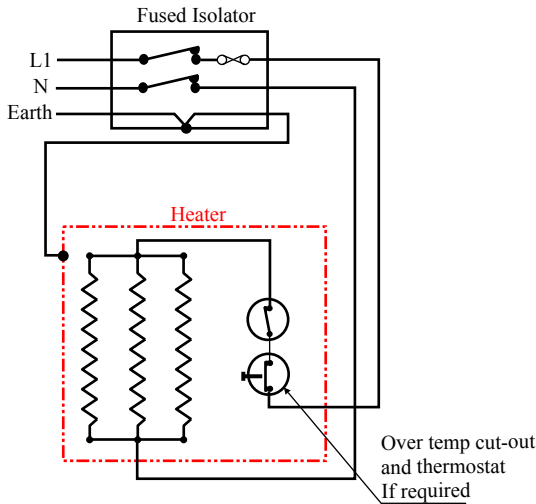

PROCESS HEATING SERVICES LTD

For industrial electric heaters

Wiring Diagrams

Single Phase up to 3kw

Single Phase over 3kw

Three Phase star connection (4 wire)

Three Phase delta connection (3 wire)

ALL WORK SHOULD BE CARRIED OUT BY SUITABLY QUALIFIED PERSONNEL TO THE LATEST IEE REGULATIONS AND SITE REGULATIONS